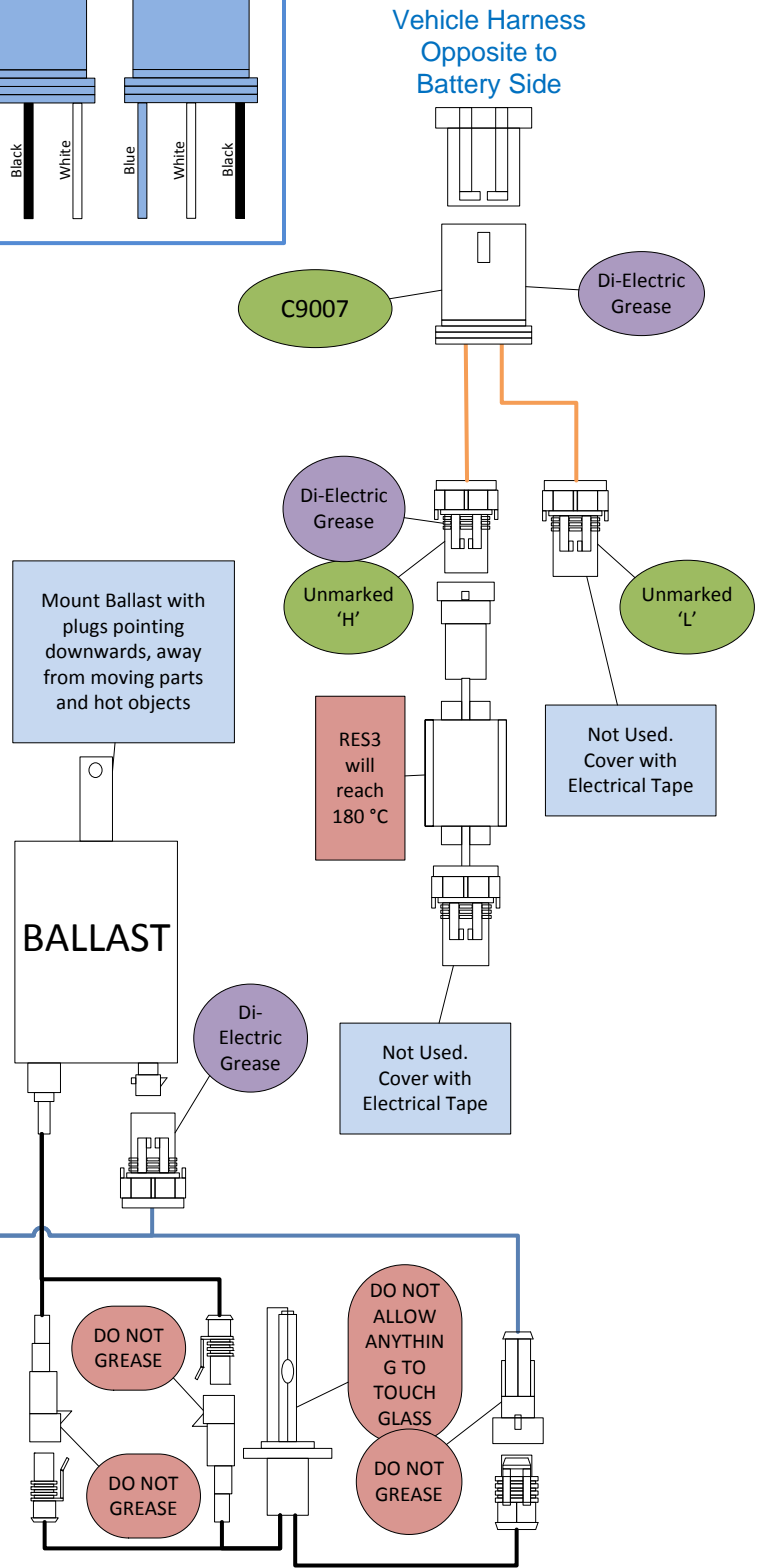

## F7. 90047 Bi-Xenon HILO Kit with 1 x RES3 and 1 x C9007 to High Beam

### Battery Side of Vehicle

### Opposite Side of Battery