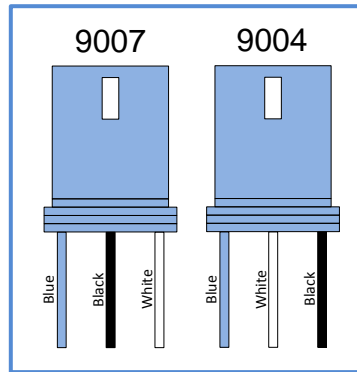

## F7. 90047 Bi-Xenon HILO Kit with 1 x RES3 and 1 x C9007 to High Beam

### Battery Side of Vehicle

### Opposite Side of Battery