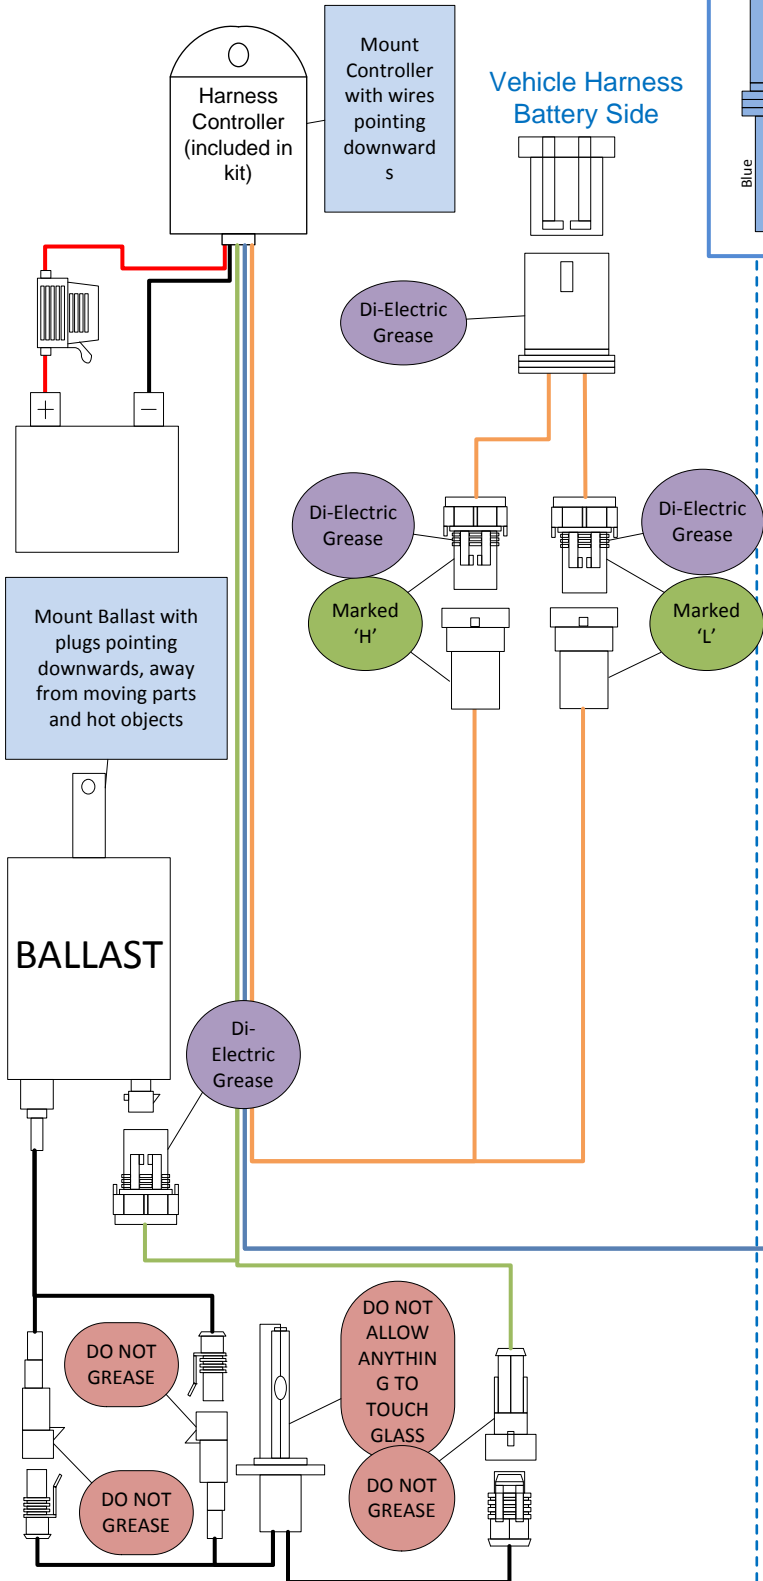

## F7. 90047 Bi-Xenon HILO Kit with 1 x RES3 and 1 x C9007 to High Beam

### Battery Side of Vehicle

### Opposite Side of Battery