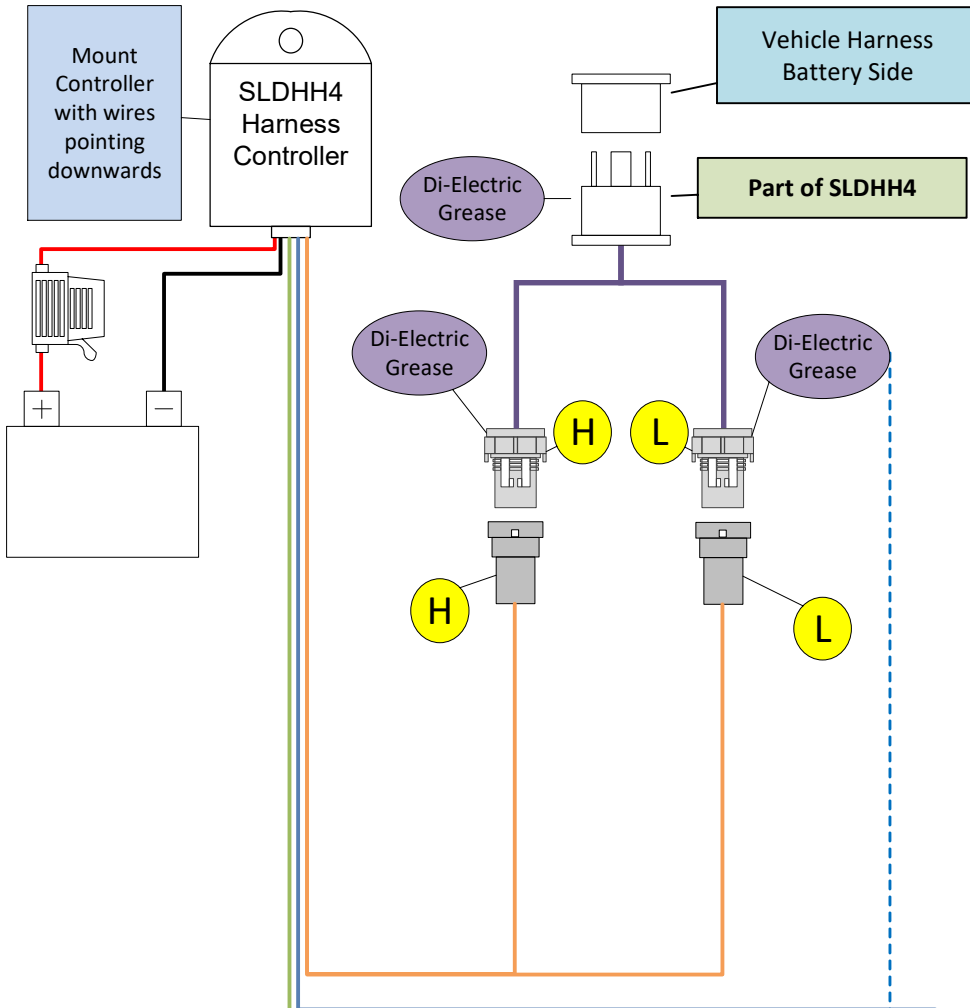

LED Sealed Beam with SLDHH4 x 1

Battery Side of Vehicle

Opposite Side of Battery