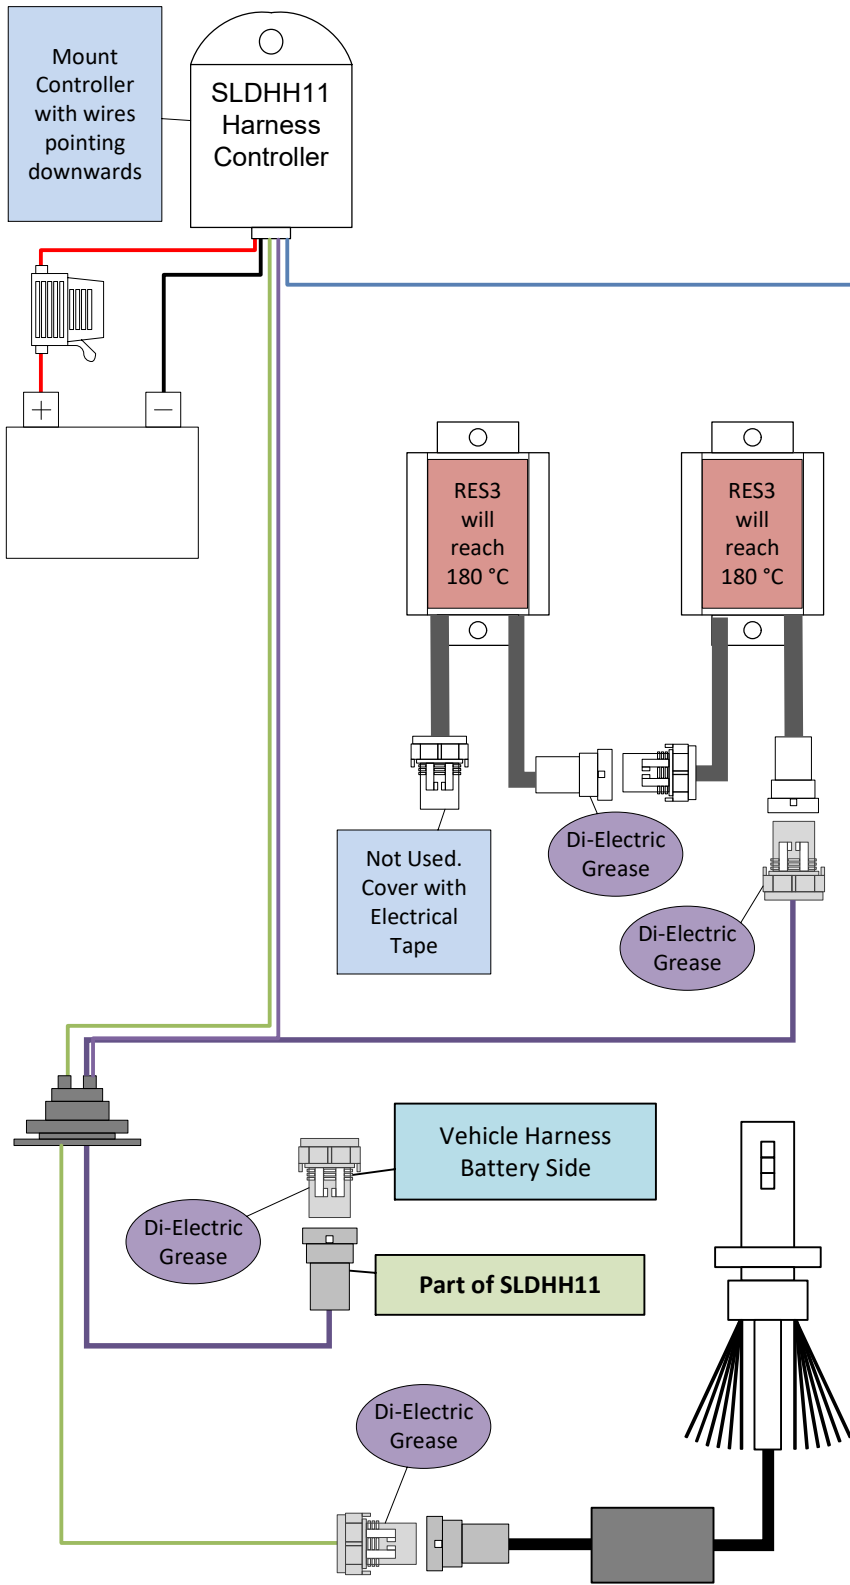

## X5. H11 / 800 LED with SLDHH11 x 1 and RES3 x 4

### Battery Side of Vehicle

### Opposite Side of Battery